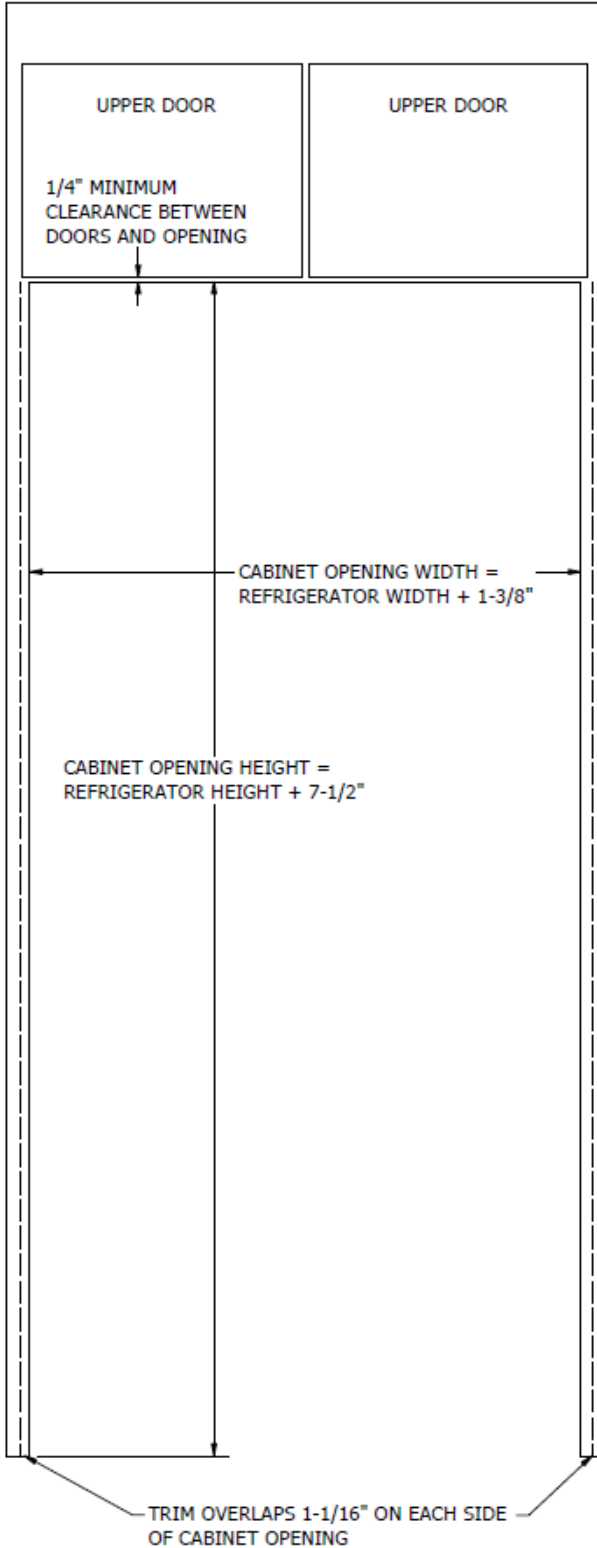

# REFRIGERATOR TRIM KITS

New Construction / Remodel Kit  
Flat-Flush-Single

REFRIGERATOR CABINET DIMENSIONS SHOWN  
BELOW. USE WHEN BUILDING CABINETS

TOP TRIM PIECE  
(SIDE VIEW)

SIDE TRIM PIECE  
(TOP VIEW)