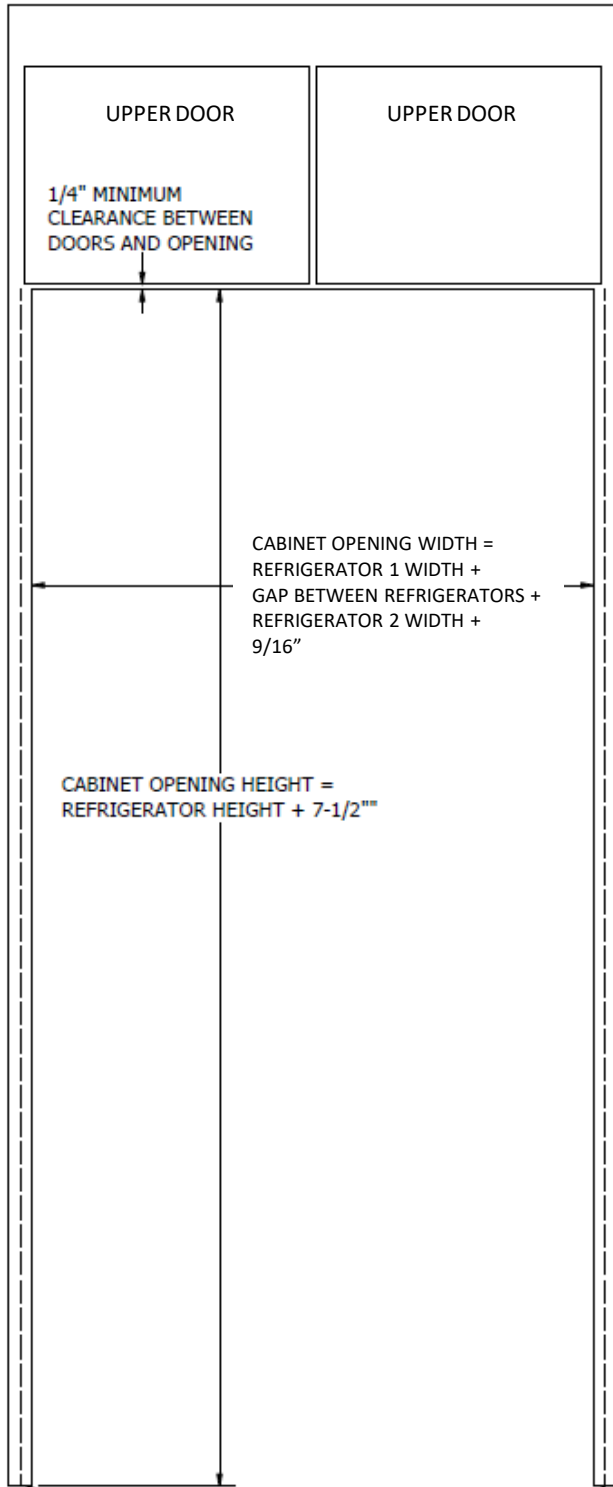

REFRIGERATOR TRIM KITS

New Construction / Remodel Kit
Flat-Proud-Double

REFRIGERATOR CABINET DIMENSIONS SHOWN BELOW. USE WHEN BUILDING CABINETS

TRIM OVERLAPS 3/4" ON EACH SIDE OF CABINET OPENING

TOP TRIM PIECE (SIDE VIEW)

SIDE TRIM PIECE (TOP VIEW)