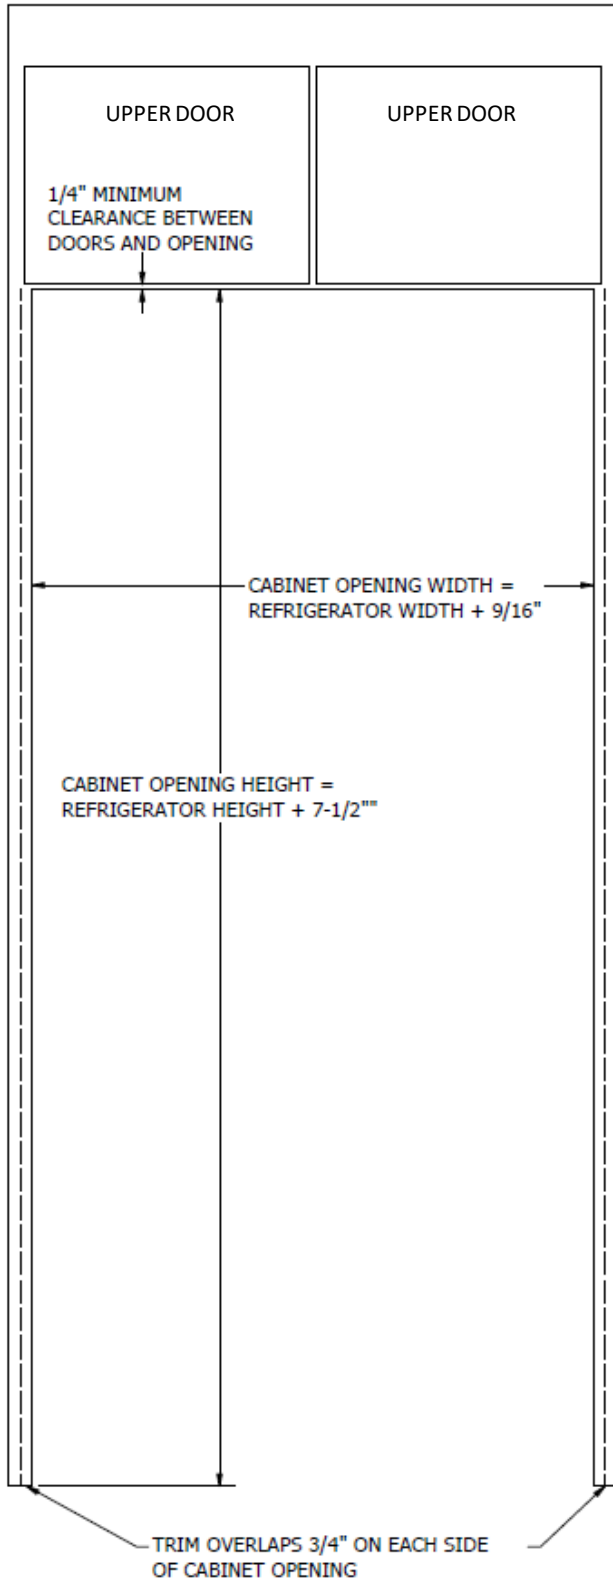

# REFRIGERATOR TRIM KITS

New Construction / Remodel Kit  
Flat-Proud-Single

REFRIGERATOR CABINET DIMENSIONS SHOWN BELOW. USE WHEN BUILDING CABINETS

TOP TRIM PIECE (SIDE VIEW)

SIDE TRIM PIECE (TOP VIEW)