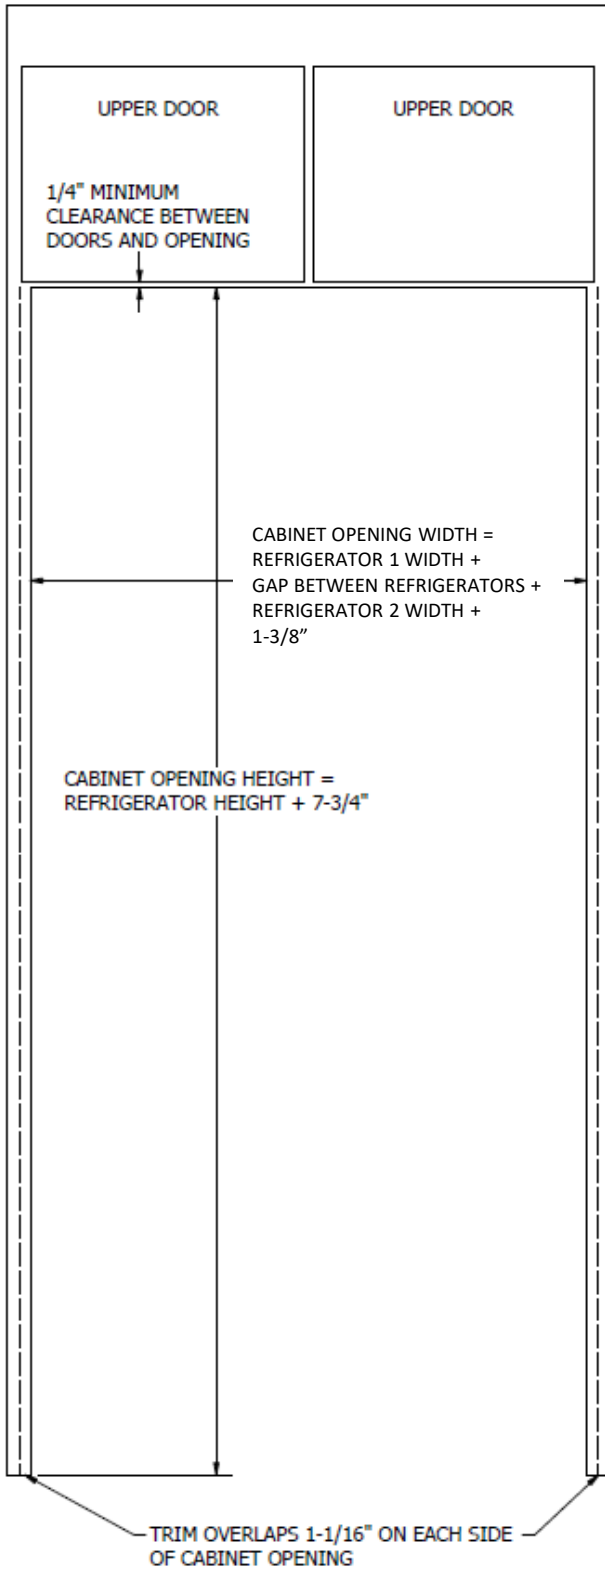

REFRIGERATOR TRIM KITS

New Construction / Remodel Kit
 Louvered-Flush-Double

REFRIGERATOR CABINET DIMENSIONS SHOWN BELOW. USE WHEN BUILDING CABINETS

TOP TRIM PIECE (SIDE VIEW)

SIDE TRIM PIECE (TOP VIEW)