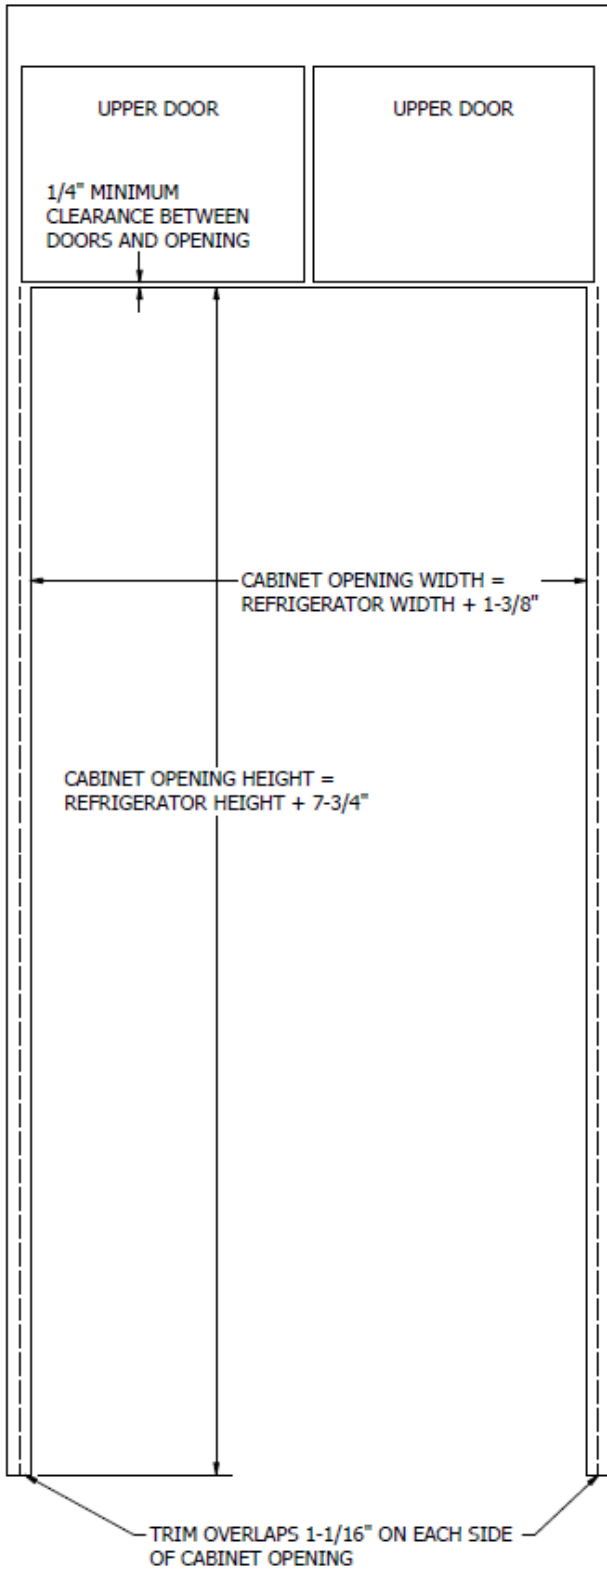

REFRIGERATOR TRIM KITS

New Construction / Remodel Kit
 Louvered-Flush-Single

REFRIGERATOR CABINET DIMENSIONS SHOWN
 BELOW. USE WHEN BUILDING CABINETS

TOP TRIM PIECE (SIDE VIEW)

SIDE TRIM PIECE (TOP VIEW)