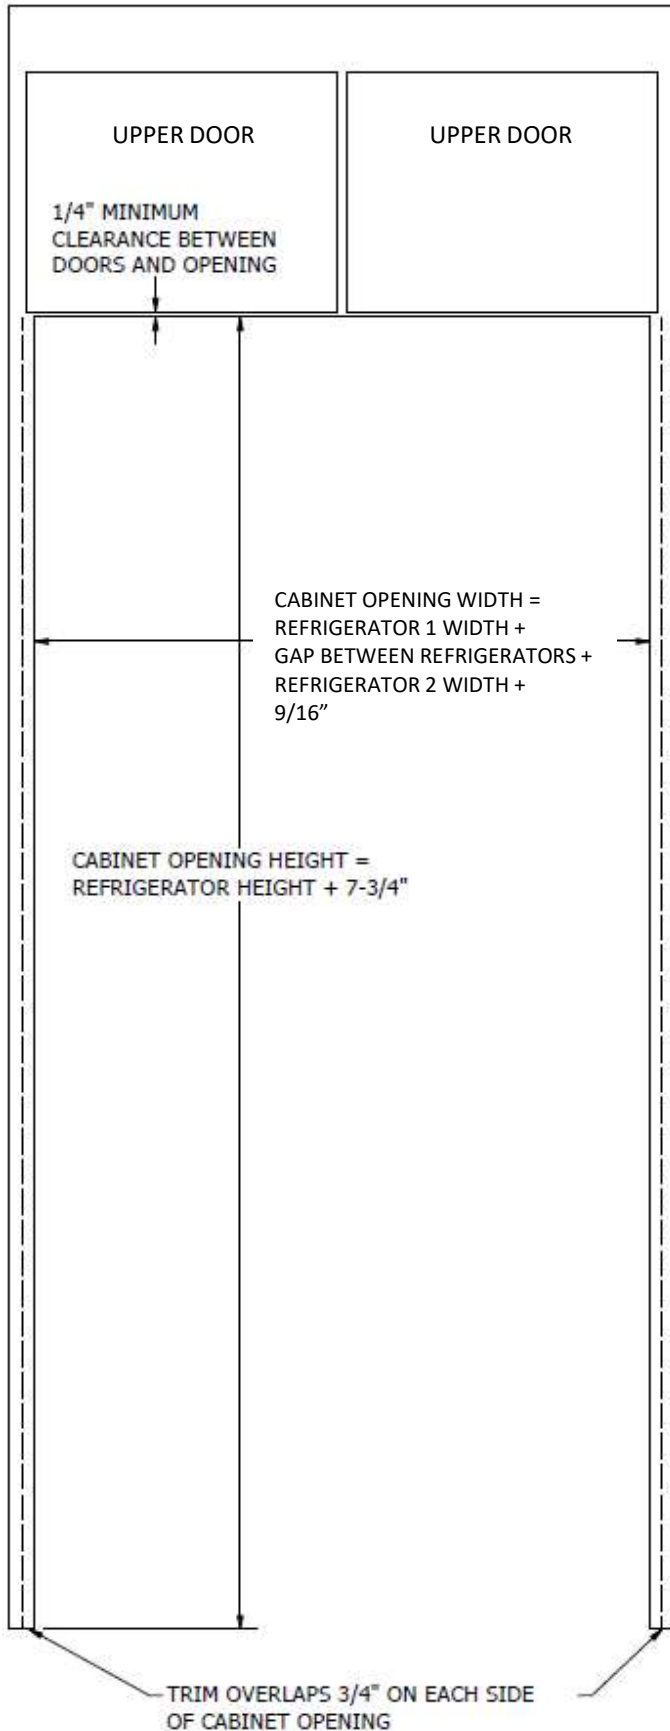

# REFRIGERATOR TRIM KITS

New Construction / Remodel Kit  
 Louvered-Proud-Double

REFRIGERATOR CABINET DIMENSIONS SHOWN BELOW. USE WHEN BUILDING CABINETS

TOP TRIM PIECE (SIDE VIEW)

SIDE TRIM PIECE (TOP VIEW)