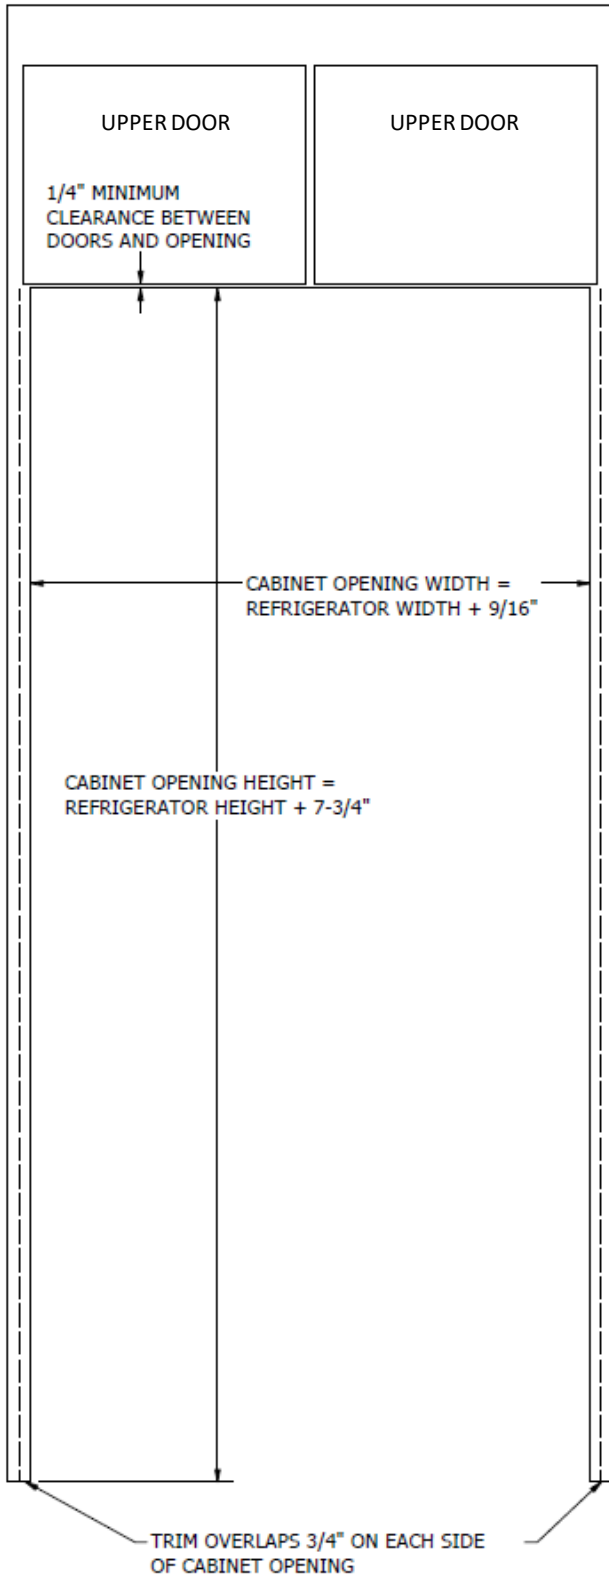

REFRIGERATOR TRIM KITS

New Construction / Remodel Kit
 Louvered-Prond-Single

REFRIGERATOR CABINET DIMENSIONS SHOWN
 BELOW. USE WHEN BUILDING CABINETS

TOP TRIM PIECE (SIDE VIEW)

SIDE TRIM PIECE (TOP VIEW)